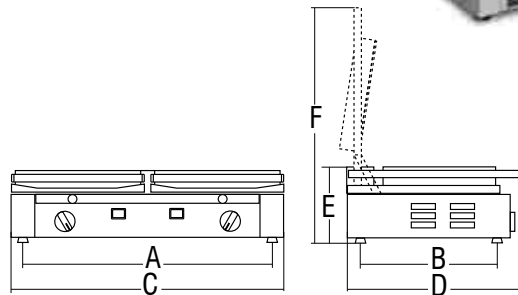

VULCANO - VESUVIO - ETNA

	Potenza Power	Alimentazione Power source	Superficie utile Useful surface	A	B	C	D	E	F	Peso netto Net weight	Dimensioni imballo Shipping	Peso lordo Gross weight
	watt		mm	mm	mm	mm	mm	mm	mm	Kg	mm	Kg
ETNA 2 R/L/M/INOX	3000	230V 50/60Hz F+N	500 x 255	475	275	515	435	235	500	28	560x430x270	30
ETNA 2 R/L/M PLUS	3000	230V 50/60Hz F+N	500 x 255	475	275	515	435	235	500	26	560x430x270	27